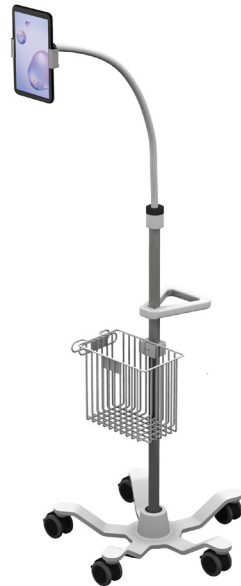

Telehealth Solutions

Accessible & easy to use

converⁱnt® | innovative
medical

Features & Benefits

- ✓ Versatile, **customizable** solutions that are built to last
- ✓ Telehealth products ranging from **easy-to-use** kits, tablet roll stands, to full size carts
- ✓ Can be outfitted with **all the technology and tools needed** for your practice
- ✓ Thoughtful engineering for **practical and functional** for all sizes of telemedicine projects
- ✓ **Full array of solutions** include multiple camera options, communication, device storage and affordability for home care of physician consultations